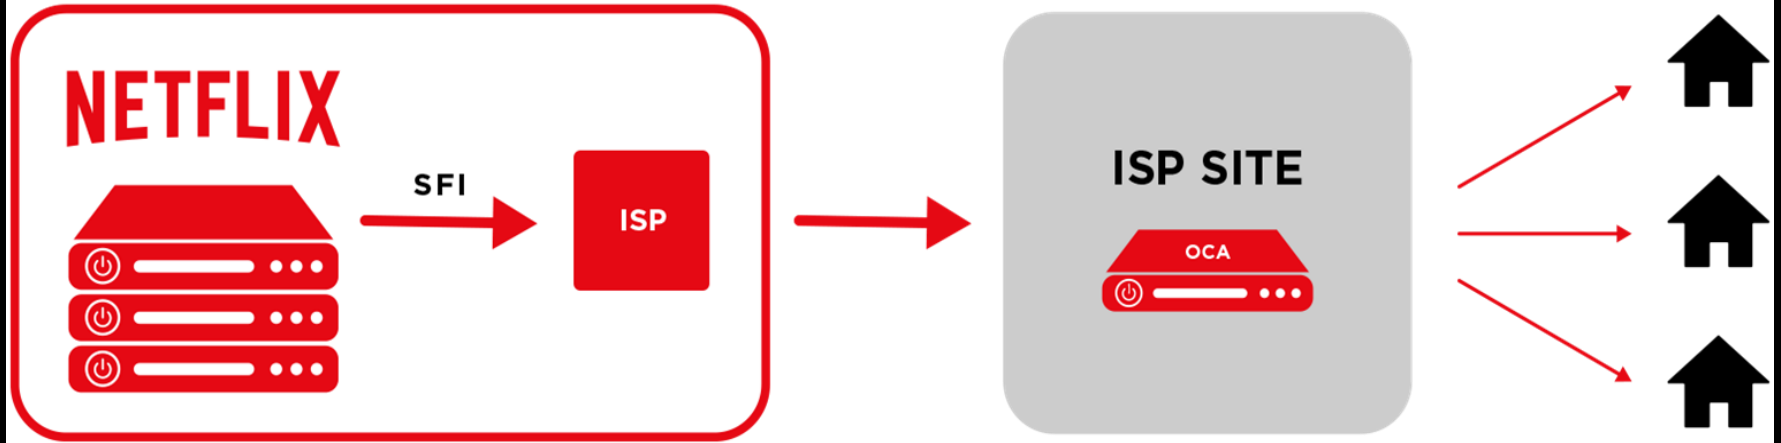

wait, what's an IXP?

An Internet exchange point
(IX or IXP) is
a *physical infrastructure* through
which
Internet Service Providers (ISPs)
and
Content Delivery Networks (CDNs)
exchange Internet traffic between
their networks

IX SITE

NETFLIX

SFI

ISP

ISP SITE

IX SITE

Control Plane

(streaming setup)