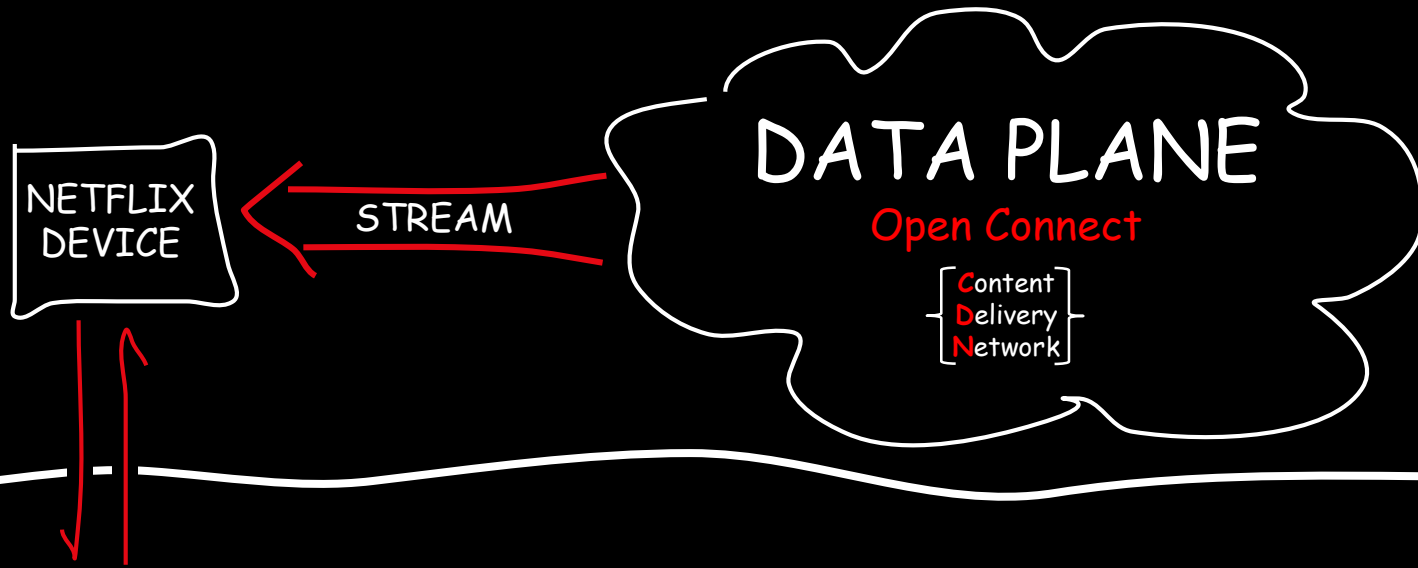

Inventing Internet TV:

- **The architecture of internet streaming**
- **Quality of Experience**
- **Cost**

CONTROL PLANE

N SERIES

NOWHERE MAN

84% Match 2019 TV-MA 1 Season

Watch Season 1 Now

Two nefarious schemes taking place 10 years apart entangle a dauntless triad member, who must break out of prison to rescue a loved one.

streaming = data plane = Open Connect

Data Plane

(streaming playback)

NETFLIX

A circular opening in a dark, textured surface, possibly a cave or a tunnel, looking out onto a sunset over a body of water. The scene is dimly lit, with the primary light source being the setting sun, which creates a warm, golden glow. The water in the distance is dark, and the sky is a mix of blue and orange. The overall mood is serene and contemplative.

wait, what's an IXP?

An Internet exchange point
(IX or IXP) is
a *physical infrastructure* through
which
Internet Service Providers (ISPs)
and
Content Delivery Networks (CDNs)
exchange Internet traffic between
their networks

**Caches fill while
you sleep**

Files are copied *off-peak*
(in the middle of the night)
when networks are not
loaded, using pre-
positioning algorithms

PREDICTABLE VIEWING PATTERNS

Using the purpose-built
Open Connect network,
we can copy each new **Netflix**
show into a region *once*, then
show it *thousands or millions* of
times.