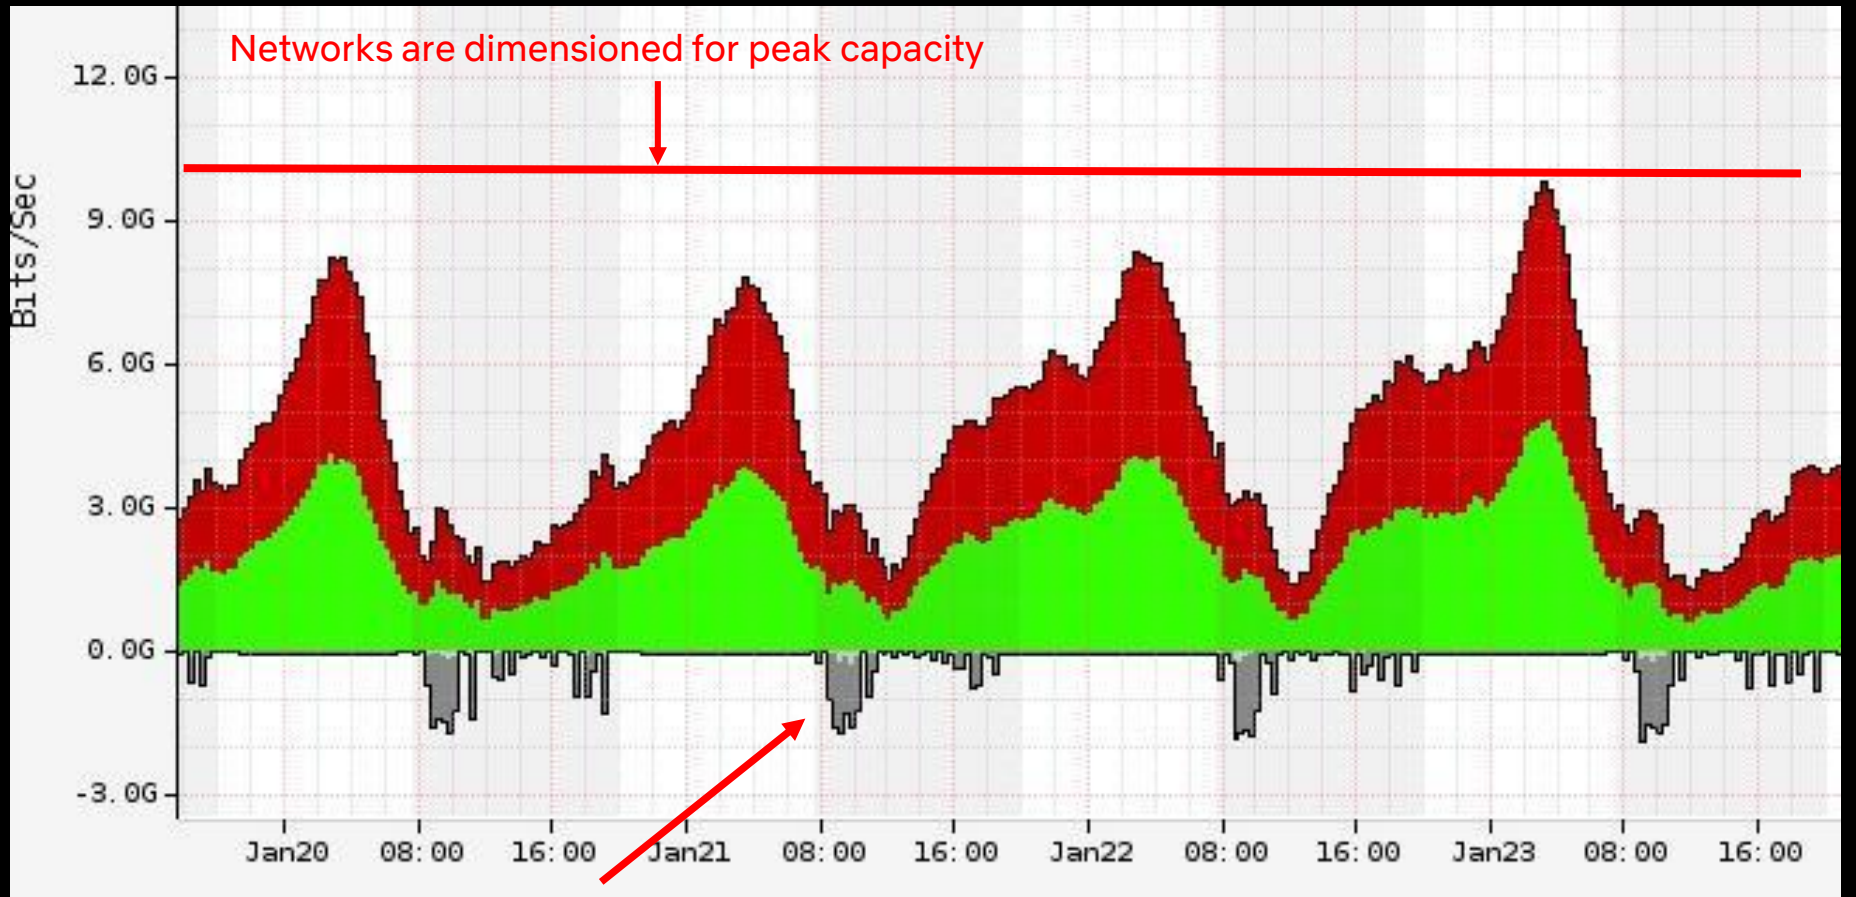

Off-peak cache fill means no need for additional capacity