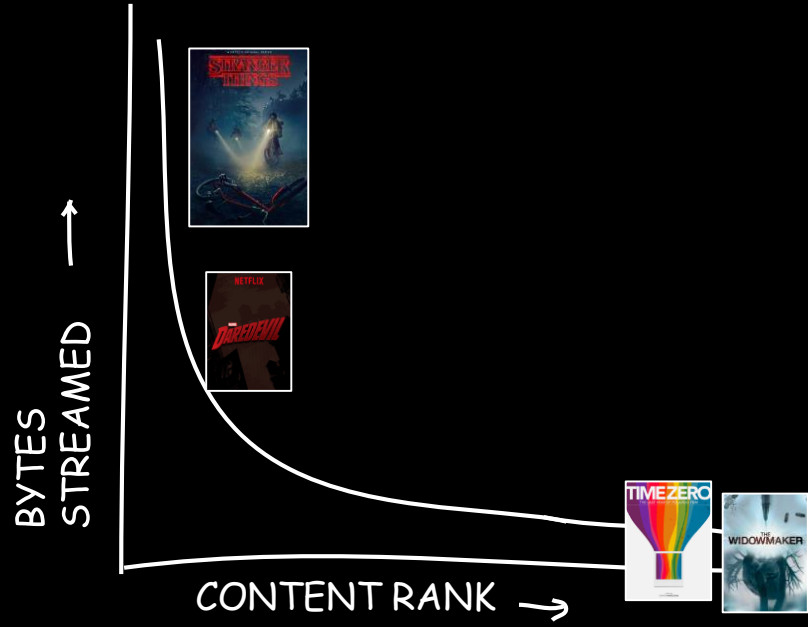

[This is how we steer the request to the correct
server/network/location]

6:19

Nowhere Man S1:E2 Chapter 2: The Child

Content Filling

pre-positioning

A high-angle, top-down photograph of three men lying on their backs on a grey, textured concrete floor. The man on the left is wearing a white tank top and a dark jacket, laughing with his head tilted back. The man in the center is wearing a black t-shirt and a dark jacket, looking upwards with a neutral expression. The man on the right is wearing a light-colored t-shirt and a light-colored jacket, appearing to be asleep with his eyes closed. The lighting is dramatic, casting soft shadows. In the upper right corner, there is a small, dark, rectangular object on the floor.

**Caches fill while
you sleep**

Files are copied *off-peak*
(in the middle of the night)
when networks are not
loaded, using pre-
positioning algorithms

PREDICTABLE VIEWING PATTERNS

Using the purpose-built
Open Connect network,
we can copy each new **Netflix**
show into a region *once*, then
show it *thousands or millions* of
times.