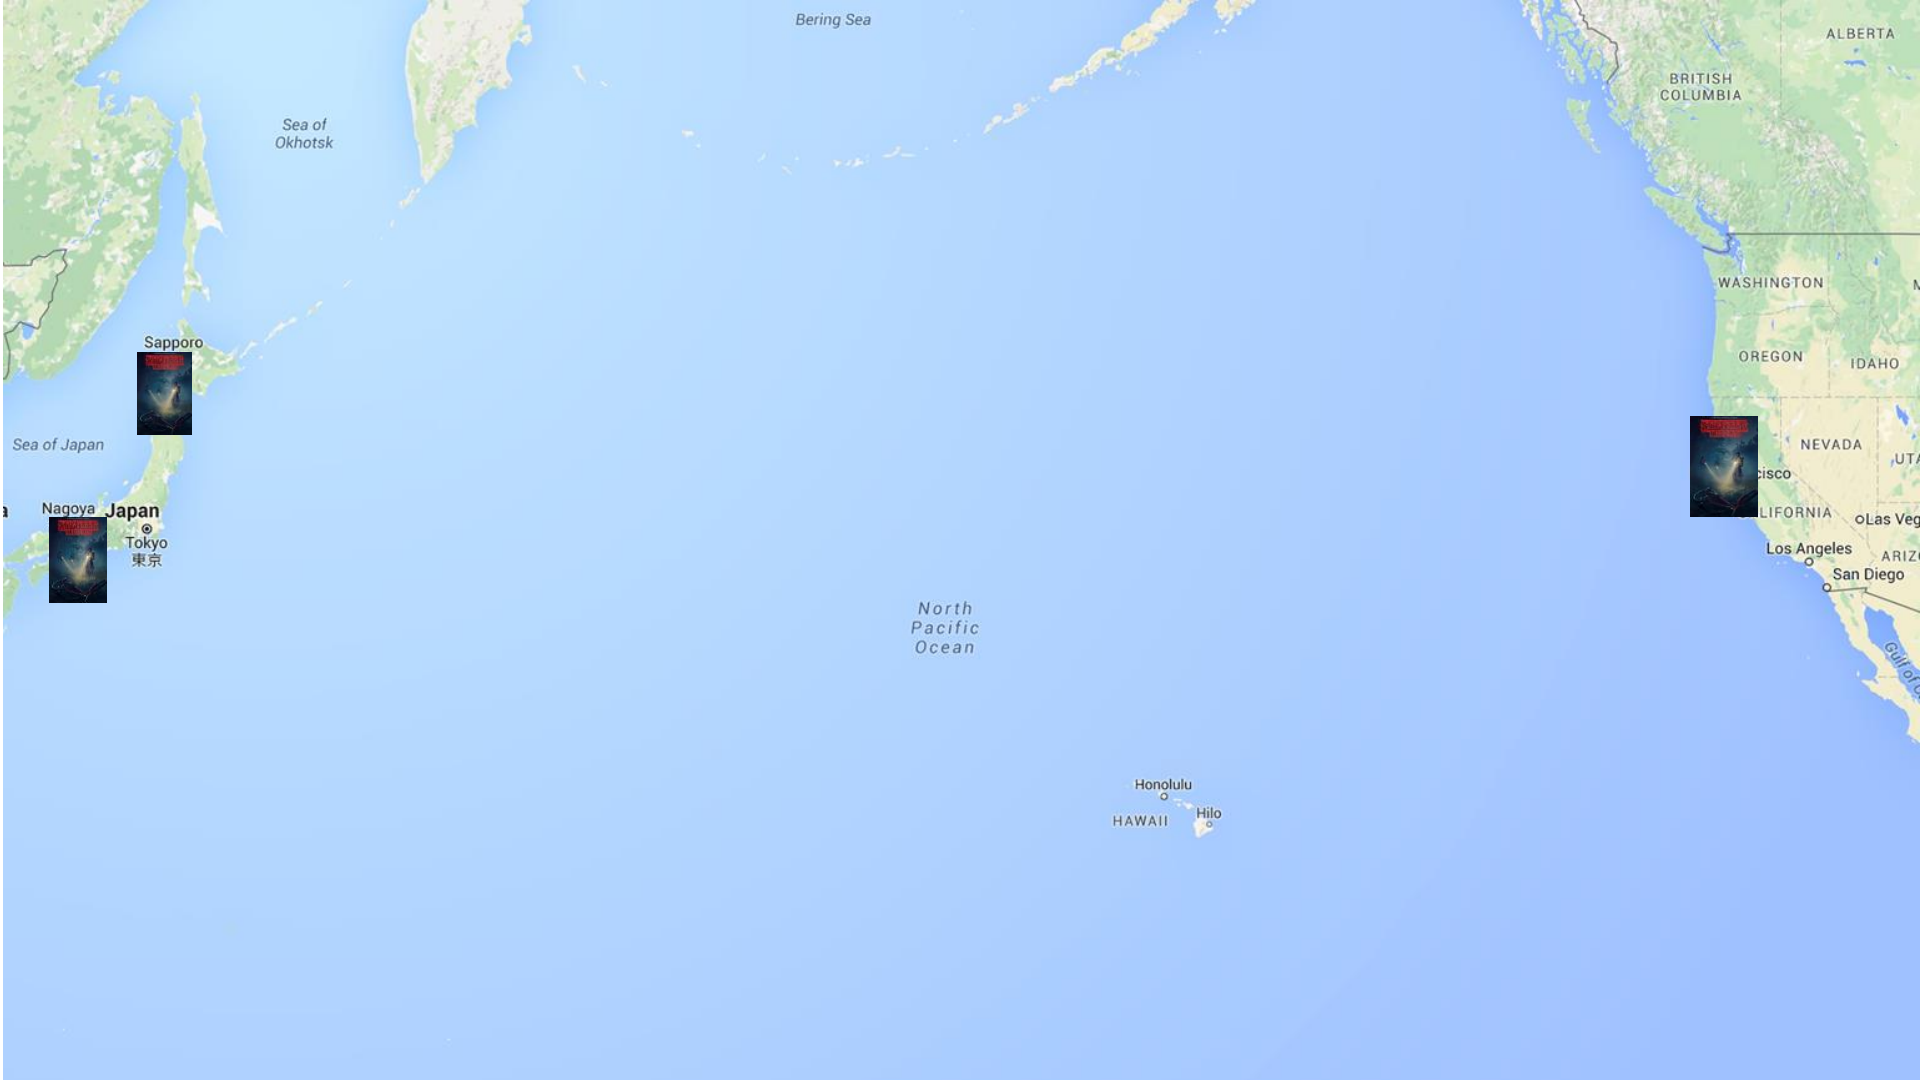

**Caches fill while
you sleep**

Files are copied *off-peak*
(in the middle of the night)
when networks are not
loaded, using pre-
positioning algorithms

PREDICTABLE VIEWING PATTERNS

Using the purpose-built
Open Connect network,
we can copy each new **Netflix**
show into a region *once*, then
show it *thousands or millions* of
times.

Bering Sea

Sea of Okhotsk

Sapporo

Sea of Japan

Nagoya Japan

Tokyo
東京

North
Pacific
Ocean

Honolulu
HAWAII
Hilo

BRITISH
COLUMBIA

ALBERTA

WASHINGTON

OREGON

IDAHO

NEVADA

UTAH

CALIFORNIA